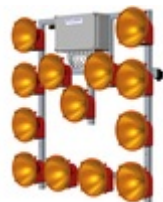

Warning lights on vehicles

Warning lights on maintenance vehicles on roads and highways.

LIGHT ARROWS AND LIGHTBARS

Light arrows SS15

Light arrows SS13

Light arrows SS8

Collapsible light arrows

Special portable bases

Lightbars

WARNING BEACONS AND LIGHTBARS

Warning beacons LED

Warning halogen beacons

Warning LED lightbars

Warning lightbars VxR

LED Warning lights

Work lamps