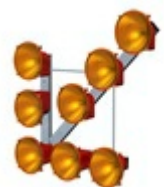

Warning lights on vehicles

Warning lights on maintenance vehicles on roads and highways.

LIGHT ARROWS AND LIGHTBARS

Light arrows SS15

Light arrows SS13

Light arrows SS8

Collapsible light arrows

Special portable bases

Lightbars

WARNING BEACONS AND LIGHTBARS

Warning beacons LED

Warning halogen beacons

Warning LED lightbars

Warning lightbars VxR

LED Warning lights

Work lamps