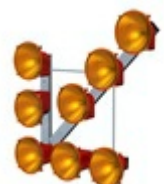

Warning lights on vehicles

Warning lights on maintenance vehicles on roads and highways.

LIGHT ARROWS AND LIGHTBARS

Light arrows SS15

Light arrows SS13

Light arrows SS8

Collapsible light arrows

Special portable bases

Lightbars

WARNING BEACONS AND LIGHTBARS

Warning beacons LED

Warning halogen beacons

Warning LED lightbars

Warning lightbars VxR

LED Warning lights

Work lamps