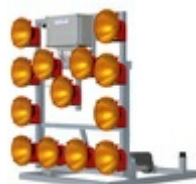

Warning lights on vehicles

Warning lights on maintenance vehicles on roads and highways.

LIGHT ARROWS AND LIGHTBARS

Light arrows SS15

Light arrows SS13

Light arrows SS8

Collapsible light arrows

Special portable bases

Lightbars

WARNING BEACONS AND LIGHTBARS

Warning beacons LED

Warning halogen beacons

Warning LED lightbars

Warning lightbars VxR

LED Warning lights

Work lamps