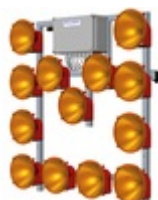

Warning lights on vehicles

Warning lights on maintenance vehicles on roads and highways.

LIGHT ARROWS AND LIGHTBARS

Light arrows SS15

Light arrows SS13

Light arrows SS8

Collapsible light arrows

Special portable bases

Lightbars

WARNING BEACONS AND LIGHTBARS

Warning beacons LED

Warning halogen beacons

Warning LED lightbars

Warning lightbars VxR

LED Warning lights

Work lamps