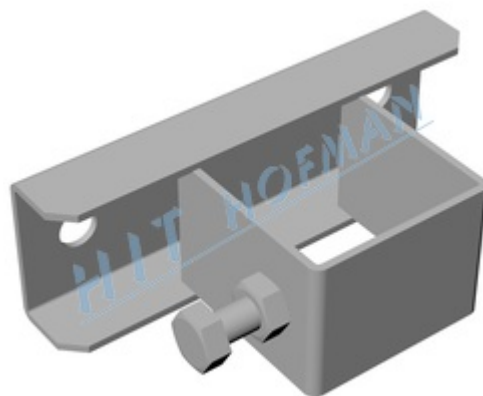

Universal clamp 40/40

TECHNICAL DATA

Dimensions (WxHxL)	120x40x64mm
Weight	0,26kg

PRODUCTS

Order no.	Product name	Quantity
1-920-010200	Universal clamp 40/40	1 pc.
1-920-010201	Set 2x M8x20	1 pc.

ACCESSORIES

Order no.	Product name	Quantity
1-920-001015	Post for PDZ Zn 40x40mm 150cm	1 pc.
1-920-001020	Post for PDZ Zn 40x40mm 200cm	1 pc.
1-920-001025	Post for PDZ Zn 40x40mm 250cm	1 pc.