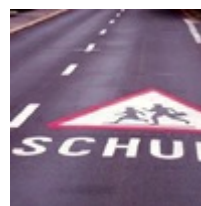

Thermo plastic road signs