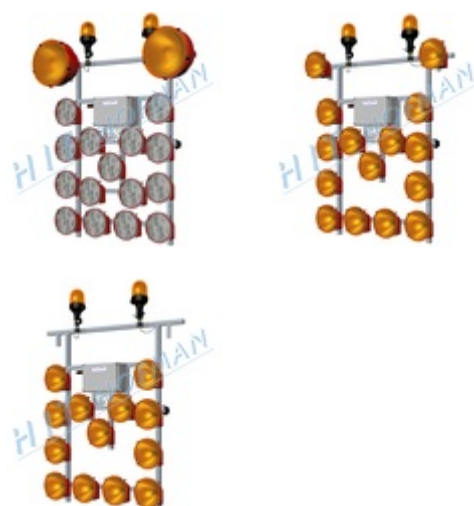

SS - Adapters for beacons MO-2

Adapters for beacons is a set to be installed on the light arrow with frame.

- > two adapters for beacons
- > 10m power supply cable
- > beacons are switched on separately using a switch with an indicator light
- > adapters for beacons can be added to all warning lamps to improve their warning effect

PRODUCTS

Order no.	Product name	Quantity
1-140-910032	SS - Adapters for beacons MO-2	1 pc.

ACCESSORIES

Order no.	Product name	Quantity
1-120-255020	Light arrow SS15 LED with frame	1 pc.

1-120-250020	Light arrow SS15 with frame	1 pc.
1-120-205020	Light arrow SS13 LED with frame	1 pc.
1-120-200020	Light arrow SS13 with frame	1 pc.