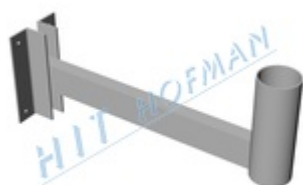

[MORE](#)

Road mirror AC 800x600mm with heating

[MORE](#)

Road mirror AC 1000x800mm with heating

[MORE](#)

Post for DZ ø76-4000mm

[MORE](#)

Wall-mounting bracket for DZ ø76/530mm