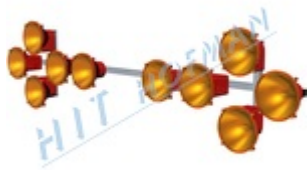

Lightbar SR-TURBO

- ✓ **10 halogen lamps**
- ✓ electronics protect battery from deep discharge
- ✓ remote control with 15m cable
- ✓ control with optical check of the function modes

[MORE](#)