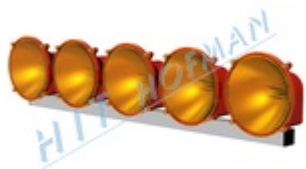

### Lightbar SR-5 LED

- ✓ 5 LED lamps
- ✓ electronics protect battery from deep discharge
- ✓ remote control with 10m cable
- ✓ control with optical check of the function modes
- ✓ various widths of the bar available upon request

### SR - Supplementary lamps PS-2 LED

- ✓ set of lamps for lightbars
- ✓ 2 LED lamps
- ✓ supplementary lamps are attached to the lamps on the sides

[MORE](#)