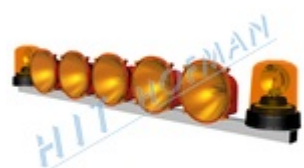

## Lightbar SR-5 LED with beacon adapters

MORE

- ✓ **5 LED lamps + two adapters for attaching beacons**
- ✓ electronics protect the battery from deep discharge
- ✓ remote control with 10m cable
- ✓ control with optical check of the function modes
- ✓ various widths of the lightbar available upon request

## Lightbar SR-5 with beacon adapters

MORE

- ✓ **5 halogen lamps + two adapters for attaching beacons**
- ✓ electronics protect battery from deep discharge
- ✓ remote control with 10m cable
- ✓ control with optical check of the function modes
- ✓ various widths of the bar available upon request

## Lightbar SR-5 LED with beacon holders

MORE

- ✓ **5 LED lamps + holders for attaching beacons by 3 screws**
- ✓ electronics protect the battery from deep discharge
- ✓ remote control with 10m cable
- ✓ control with optical check of the function modes
- ✓ various widths of the bar available upon request