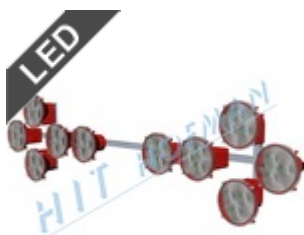

## Lightbar SR-5 LED with beacon adapters

MORE

- ✓ **5 LED lamps + two adapters for attaching beacons**
- ✓ electronics protect the battery from deep discharge
- ✓ remote control with 10m cable
- ✓ control with optical check of the function modes
- ✓ various widths of the lightbar available upon request

## Lightbar SR-5 with beacon adapters

MORE

- ✓ **5 halogen lamps + two adapters for attaching beacons**
- ✓ electronics protect battery from deep discharge
- ✓ remote control with 10m cable
- ✓ control with optical check of the function modes
- ✓ various widths of the bar available upon request

## Lightbar SR-5 LED with beacon holders

MORE

- ✓ **5 LED lamps + holders for attaching beacons by 3 screws**
- ✓ electronics protect the battery from deep discharge
- ✓ remote control with 10m cable
- ✓ control with optical check of the function modes
- ✓ various widths of the bar available upon request

## Lightbar SR-5 with beacon holders

MORE

- ✓ **5 halogen lamps + holders for attaching beacons by three screws**
- ✓ electronics protect battery from deep discharge
- ✓ remote control with 10m cable
- ✓ control with optical check of the function modes
- ✓ various widths of the bar available upon request