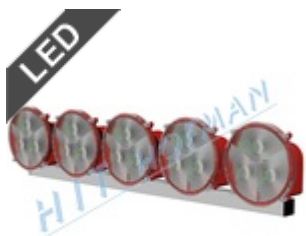

## Lightbars

### Lightbar SR-5 LED

- ✓ 5 LED lamps
- ✓ electronics protect battery from deep discharge
- ✓ remote control with 10m cable
- ✓ control with optical check of the function modes
- ✓ various widths of the bar available upon request

### SR - Supplementary lamps PS-2 LED

- ✓ set of lamps for lightbars
- ✓ 2 LED lamps
- ✓ supplementary lamps are attached to the lamps on the sides

[MORE](#)

### Lightbar SR-5

- ✓ 5 halogen lamps
- ✓ electronics protect battery from deep discharge
- ✓ remote control with 10m cable
- ✓ control with optical check of the function modes
- ✓ various widths of the bar available upon request