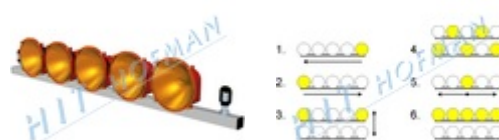

Lightbar SR-5 with beacon adapters

Lightbar is a signalling device used for maintenance vehicles, gritters, road sweepers, marking vehicles, police and fire-brigade vehicles. **This lightbar includes two adapters** to attach **flexible or firm-base beacons** to improve the warning effect

- > **5 halogen lamps** ø200mm **EN 12352 L8H**
- > electronics automatically reduce lamp luminous intensity at night and includes reverse polarity protection
- > moreover, the electronics protect the battery from deep discharge by disconnecting the light arrow symbols depending on the current battery status
- > **remote control with 10m cable** for control and optical check of the function modes
- > all operational information are clearly displayed on the remote control
- > **10m power supply cable** to be installed on the vehicle
- > using clamps, the lightbar can be attached to a profile of up to (WxH) 40x30mm (roof racks)
- > **basic width of the lightbar is 1406mm**, other available widths 1550, 1800, 2050 and 2310mm
- > includes **two adapters** to attach **flexible or firm-base beacons**
- > beacons are switched on separately using a switch with an indicator light
- > beacons are not included in the delivery, suitable beacons can be found in the list of accessories below
- > the lightbar has 6 modes
 - Mode 1. Light moves to the left
 - Mode 2. Light moves to the right
 - Mode 3. Two side lights are flashing
 - Mode 4. Even lights are flashing against odd ones
 - Mode 5. Lights move from the centre to the sides
 - Mode 6. All lights are flashing simultaneously

THE PRODUCT SECTION OFFERS ALSO A LIGHTBAR WITH A LOWER NUMBER OF LAMPS SR-4

Technical data for consumption in the chart do not refer to the beacons for modes 4. and 6., for modes 1. and 2. the consumption is even 60% lower.