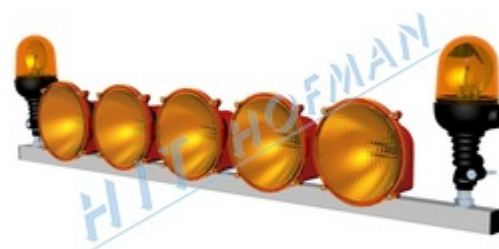

Lightbar SR-5 with beacon adapters

Lightbar is a signalling device used for maintenance vehicles, gritters, road sweepers, marking vehicles, police and fire-brigade vehicles. **This lightbar includes two adapters** to attach **flexible or firm-base beacons** to improve the warning effect

- > **5 halogen lamps** ø200mm **EN 12352 L8H**
- > electronics automatically reduce lamp luminous intensity at night and includes reverse polarity protection
- > moreover, the electronics protect the battery from deep discharge by disconnecting the light arrow symbols depending on the current battery status
- > **remote control with 10m cable** for control and optical check of the function modes
- > all operational information are clearly displayed on the remote control
- > **10m power supply cable** to be installed on the vehicle
- > using clamps, the lightbar can be attached to a profile of up to (WxH) 40x30mm (roof racks)
- > **basic width of the lightbar is 1406mm**, other available widths 1550, 1800, 2050 and 2310mm
- > includes **two adapters** to attach **flexible or firm-base beacons**
- > beacons are switched on separately using a switch with an indicator light
- > beacons are not included in the delivery, suitable beacons can be found in the list of accessories below
- > the lightbar has 6 modes
 - Mode 1. Light moves to the left
 - Mode 2. Light moves to the right
 - Mode 3. Two side lights are flashing
 - Mode 4. Even lights are flashing against odd ones
 - Mode 5. Lights move from the centre to the sides
 - Mode 6. All lights are flashing simultaneously

THE PRODUCT SECTION OFFERS ALSO A LIGHTBAR WITH A LOWER NUMBER OF LAMPS SR-4

Technical data for consumption in the chart do not refer to the beacons for modes 4. and 6., for modes 1. and 2. the consumption is even 60% lower.