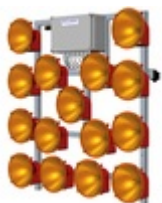

LED Warning lights and lightbars

WARNING BEACONS AND LIGHTBARS

Warning beacons LED

Warning halogen beacons

Warning LED lightbars

Warning lightbars VxR

LED Warning lights

Work lamps

LIGHT ARROWS AND LIGHTBARS

Light arrows SS15

Light arrows SS13

Light arrows SS8

Collapsible light arrows

Special portable bases

Lightbars

VARIABLE MESSAGE SIGNS LED