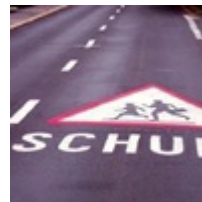

Thermo plastic road signs