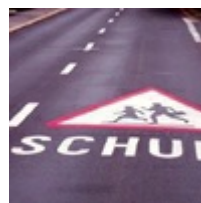

Thermo plastic road signs