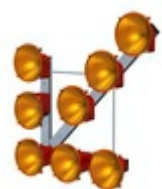

Speed limit signs

LIGHT ARROWS AND LIGHTBARS

Light arrows SS15

Light arrows SS13

Light arrows SS8

Collapsible light arrows

Special portable bases

Lightbars

SEQUENTIAL LAMP SETS

Large warning lamps sets

Small warning lamps sets

Battery boxes

WARNING LAMPS FOR ROADS

Flashing boards with twin lamp

Traffic cones with lamps

Warning lamps