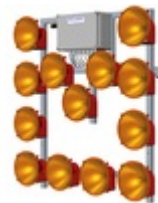

Special purpose trailers

MOBILE CRASH CUSHIONS

Truck mounted attenuators TMA

Accessories for TMA

VARIABLE MESSAGE SIGNS LED

Collapsible LED boards

Advance warning trailers LED

Variable message signs VMS LED

Speed limit signs

LIGHT ARROWS AND LIGHTBARS

Light arrows SS15

Light arrows SS13

Light arrows SS8

Collapsible light arrows

Special portable bases

Lightbars