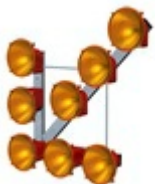

Speed limit signs

LIGHT ARROWS AND LIGHTBARS

Light arrows SS15

Light arrows SS13

Light arrows SS8

Collapsible light arrows

Special portable bases

Lightbars

SEQUENTIAL LAMP SETS

Large warning lamps sets

Small warning lamps sets

Battery boxes

WARNING LAMPS FOR ROADS

Flashing boards with twin lamp

Traffic cones with lamps

Warning lamps