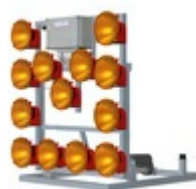

Speed limit signs

LIGHT ARROWS AND LIGHTBARS

Light arrows SS15

Light arrows SS13

Light arrows SS8

Collapsible light arrows

Special portable bases

Lightbars

SEQUENTIAL LAMP SETS

Large warning lamps sets

Small warning lamps sets

Battery boxes

WARNING LAMPS FOR ROADS

Flashing boards with twin lamp

Traffic cones with lamps

Warning lamps